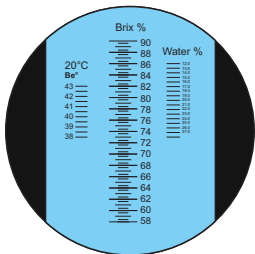

Hand Refractometer

Model	HR-10
Measuring Range	0 - 10%
Resolution	0.05 %
ATC	Yes

Model	HR-18
Measuring Range	0 - 20%
Resolution	0.1 %
ATC	Yes

Model	HR-32
Measuring Range	0 - 32%
Resolution	0.2 %
ATC	Yes

Model	HR-55
Measuring Range	0 - 55%
Resolution	0.5 %
ATC	Yes

Model	HR-62
Measuring Range	28 - 62%
Resolution	0.2 %
ATC	Yes

Model	HR-82
Measuring Range	45 - 82%
Resolution	0.5 %
ATC	Yes

Model	HR-92
Measuring Range	58 - 92%
Resolution	0.5 %
ATC	Yes

Model	HR-90
Measuring Range	0 - 90%
Resolution	0.5 %
ATC	No