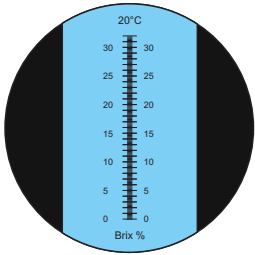

Hand Refractometer

Model	HR-10
Measuring Range	0 - 10%
Resolution	0.05 %
ATC	Yes

Model	HR-18
Measuring Range	0 - 20%
Resolution	0.1 %
ATC	Yes

Model	HR-32
Measuring Range	0 - 32%
Resolution	0.2 %
ATC	Yes

Model	HR-55
Measuring Range	0 - 55%
Resolution	0.5 %
ATC	Yes

Model	HR-62
Measuring Range	28 - 62%
Resolution	0.2 %
ATC	Yes

Model	HR-82
Measuring Range	45 - 82%
Resolution	0.5 %
ATC	Yes

Model	HR-92
Measuring Range	58 - 92%
Resolution	0.5 %
ATC	Yes

Model	HR-90
Measuring Range	0 - 90%
Resolution	0.5 %
ATC	No