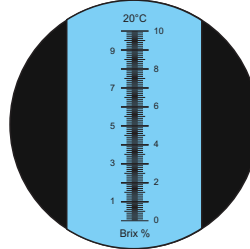

Hand Refractometer

Model	HR-10
Measuring Range	0 - 10%
Resolution	0.05 %
ATC	Yes

Model	HR-18
Measuring Range	0 - 20%
Resolution	0.1 %
ATC	Yes

Model	HR-32
Measuring Range	0 - 32%
Resolution	0.2 %
ATC	Yes

Model	HR-55
Measuring Range	0 - 55%
Resolution	0.5 %
ATC	Yes

Model	HR-62
Measuring Range	28 - 62%
Resolution	0.2 %
ATC	Yes

Model	HR-82
Measuring Range	45 - 82%
Resolution	0.5 %
ATC	Yes

Model	HR-92
Measuring Range	58 - 92%
Resolution	0.5 %
ATC	Yes

Model	HR-90
Measuring Range	0 - 90%
Resolution	0.5 %
ATC	No