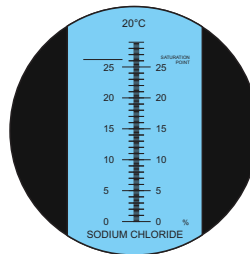

Hand Refractometer

Model	HR-10
Measuring Range	0 - 10%
Resolution	0.05 %
ATC	Yes

Model	HR-18
Measuring Range	0 - 20%
Resolution	0.1 %
ATC	Yes

Model	HR-32
Measuring Range	0 - 32%
Resolution	0.2 %
ATC	Yes

Model	HR-55
Measuring Range	0 - 55%
Resolution	0.5 %
ATC	Yes

Model	HR-62
Measuring Range	28 - 62%
Resolution	0.2 %
ATC	Yes

Model	HR-82
Measuring Range	45 - 82%
Resolution	0.5 %
ATC	Yes

Model	HR-92
Measuring Range	58 - 92%
Resolution	0.5 %
ATC	Yes

Model	HR-90
Measuring Range	0 - 90%
Resolution	0.5 %
ATC	No