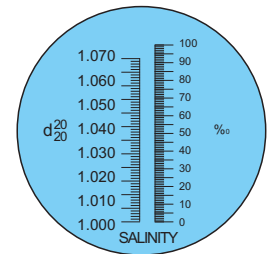

Hand Refractometer

Model	HR-10
Measuring Range	0 - 10%
Resolution	0.05 %
ATC	Yes

Model	HR-18
Measuring Range	0 - 20%
Resolution	0.1 %
ATC	Yes

Model	HR-32
Measuring Range	0 - 32%
Resolution	0.2 %
ATC	Yes

Model	HR-55
Measuring Range	0 - 55%
Resolution	0.5 %
ATC	Yes

Model	HR-62
Measuring Range	28 - 62%
Resolution	0.2 %
ATC	Yes

Model	HR-82
Measuring Range	45 - 82%
Resolution	0.5 %
ATC	Yes

Model	HR-92
Measuring Range	58 - 92%
Resolution	0.5 %
ATC	Yes

Model	HR-90
Measuring Range	0 - 90%
Resolution	0.5 %
ATC	No

Model	HR-28
Measuring Range	0 - 28%
Resolution	0.1 %
ATC	Yes

Model	HR-100
Measuring Range	0 - 100%
Resolution	1 %
ATC	Yes

RAVI SCIENTIFIC INDUSTRIES

14-UA Jawahar Nagar, Delhi - 110007, Delhi, India

Phone: 011-23857757 / 23855156