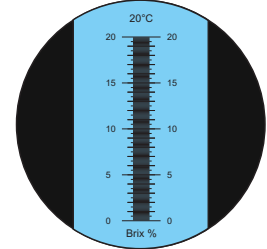

Hand Refractometer

Model	HR-10
Measuring Range	0 - 10%
Resolution	0.05 %
ATC	Yes

Model	HR-18
Measuring Range	0 - 20%
Resolution	0.1 %
ATC	Yes

Model	HR-32
Measuring Range	0 - 32%
Resolution	0.2 %
ATC	Yes

Model	HR-55
Measuring Range	0 - 55%
Resolution	0.5 %
ATC	Yes

Model	HR-62
Measuring Range	28 - 62%
Resolution	0.2 %
ATC	Yes

Model	HR-82
Measuring Range	45 - 82%
Resolution	0.5 %
ATC	Yes

Model	HR-92
Measuring Range	58 - 92%
Resolution	0.5 %
ATC	Yes

Model	HR-90
Measuring Range	0 - 90%
Resolution	0.5 %
ATC	No