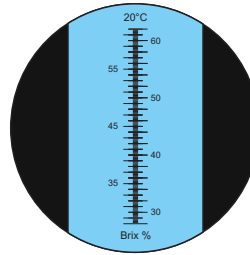

Hand Refractometer

Model	HR-10
Measuring Range	0 - 10%
Resolution	0.05 %
ATC	Yes

Model	HR-18
Measuring Range	0 - 20%
Resolution	0.1 %
ATC	Yes

Model	HR-32
Measuring Range	0 - 32%
Resolution	0.2 %
ATC	Yes

Model	HR-55
Measuring Range	0 - 55%
Resolution	0.5 %
ATC	Yes

Model	HR-62
Measuring Range	28 - 62%
Resolution	0.2 %
ATC	Yes

Model	HR-82
Measuring Range	45 - 82%
Resolution	0.5 %
ATC	Yes

Model	HR-92
Measuring Range	58 - 92%
Resolution	0.5 %
ATC	Yes

Model	HR-90
Measuring Range	0 - 90%
Resolution	0.5 %
ATC	No