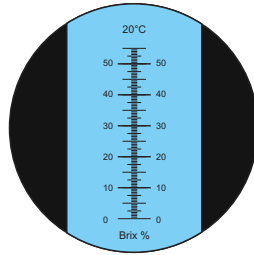

Hand Refractometer

Model	HR-10
Measuring Range	0 - 10%
Resolution	0.05 %
ATC	Yes

Model	HR-18
Measuring Range	0 - 20%
Resolution	0.1 %
ATC	Yes

Model	HR-32
Measuring Range	0 - 32%
Resolution	0.2 %
ATC	Yes

Model	HR-55
Measuring Range	0 - 55%
Resolution	0.5 %
ATC	Yes

Model	HR-62
Measuring Range	28 - 62%
Resolution	0.2 %
ATC	Yes

Model	HR-82
Measuring Range	45 - 82%
Resolution	0.5 %
ATC	Yes

Model	HR-92
Measuring Range	58 - 92%
Resolution	0.5 %
ATC	Yes

Model	HR-90
Measuring Range	0 - 90%
Resolution	0.5 %
ATC	No