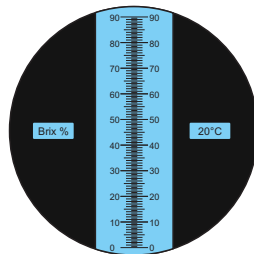

Hand Refractometer

Model	HR-10
Measuring Range	0 - 10%
Resolution	0.05 %
ATC	Yes

Model	HR-18
Measuring Range	0 - 20%
Resolution	0.1 %
ATC	Yes

Model	HR-32
Measuring Range	0 - 32%
Resolution	0.2 %
ATC	Yes

Model	HR-55
Measuring Range	0 - 55%
Resolution	0.5 %
ATC	Yes

Model	HR-62
Measuring Range	28 - 62%
Resolution	0.2 %
ATC	Yes

Model	HR-82
Measuring Range	45 - 82%
Resolution	0.5 %
ATC	Yes

Model	HR-92
Measuring Range	58 - 92%
Resolution	0.5 %
ATC	Yes

Model	HR-90
Measuring Range	0 - 90%
Resolution	0.5 %
ATC	No