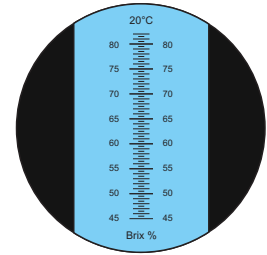

Hand Refractometer

Model	HR-10
Measuring Range	0 - 10%
Resolution	0.05 %
ATC	Yes

Model	HR-18
Measuring Range	0 - 20%
Resolution	0.1 %
ATC	Yes

Model	HR-32
Measuring Range	0 - 32%
Resolution	0.2 %
ATC	Yes

Model	HR-55
Measuring Range	0 - 55%
Resolution	0.5 %
ATC	Yes

Model	HR-62
Measuring Range	28 - 62%
Resolution	0.2 %
ATC	Yes

Model	HR-82
Measuring Range	45 - 82%
Resolution	0.5 %
ATC	Yes

Model	HR-92
Measuring Range	58 - 92%
Resolution	0.5 %
ATC	Yes

Model	HR-90
Measuring Range	0 - 90%
Resolution	0.5 %
ATC	No